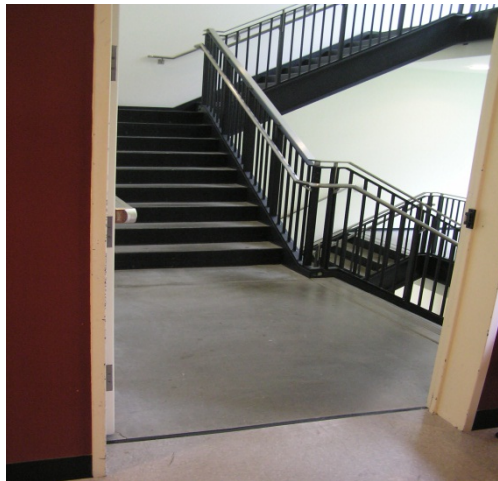

Evacuation Assistance Locations and Areas of Refuge

Evacuation Assistance Location

A location in a building designed to hold occupants during a fire or other emergency, when evacuation may not be safe or possible, until first responders can rescue them. In most of Western's buildings, this is the stairwell.

Two-way communication

Area of Refuge con't

The required two-way communication may be in the stairwell or hallway and connects to University Police Dispatch. The Area of Refuge is in the area of the two-way communication device. There is only one building at Western that has these areas; Wilson Library in the south-central stairwell.

Shown here, the space between the main Library area and the stairwell is the Area of Refuge

Stairwell